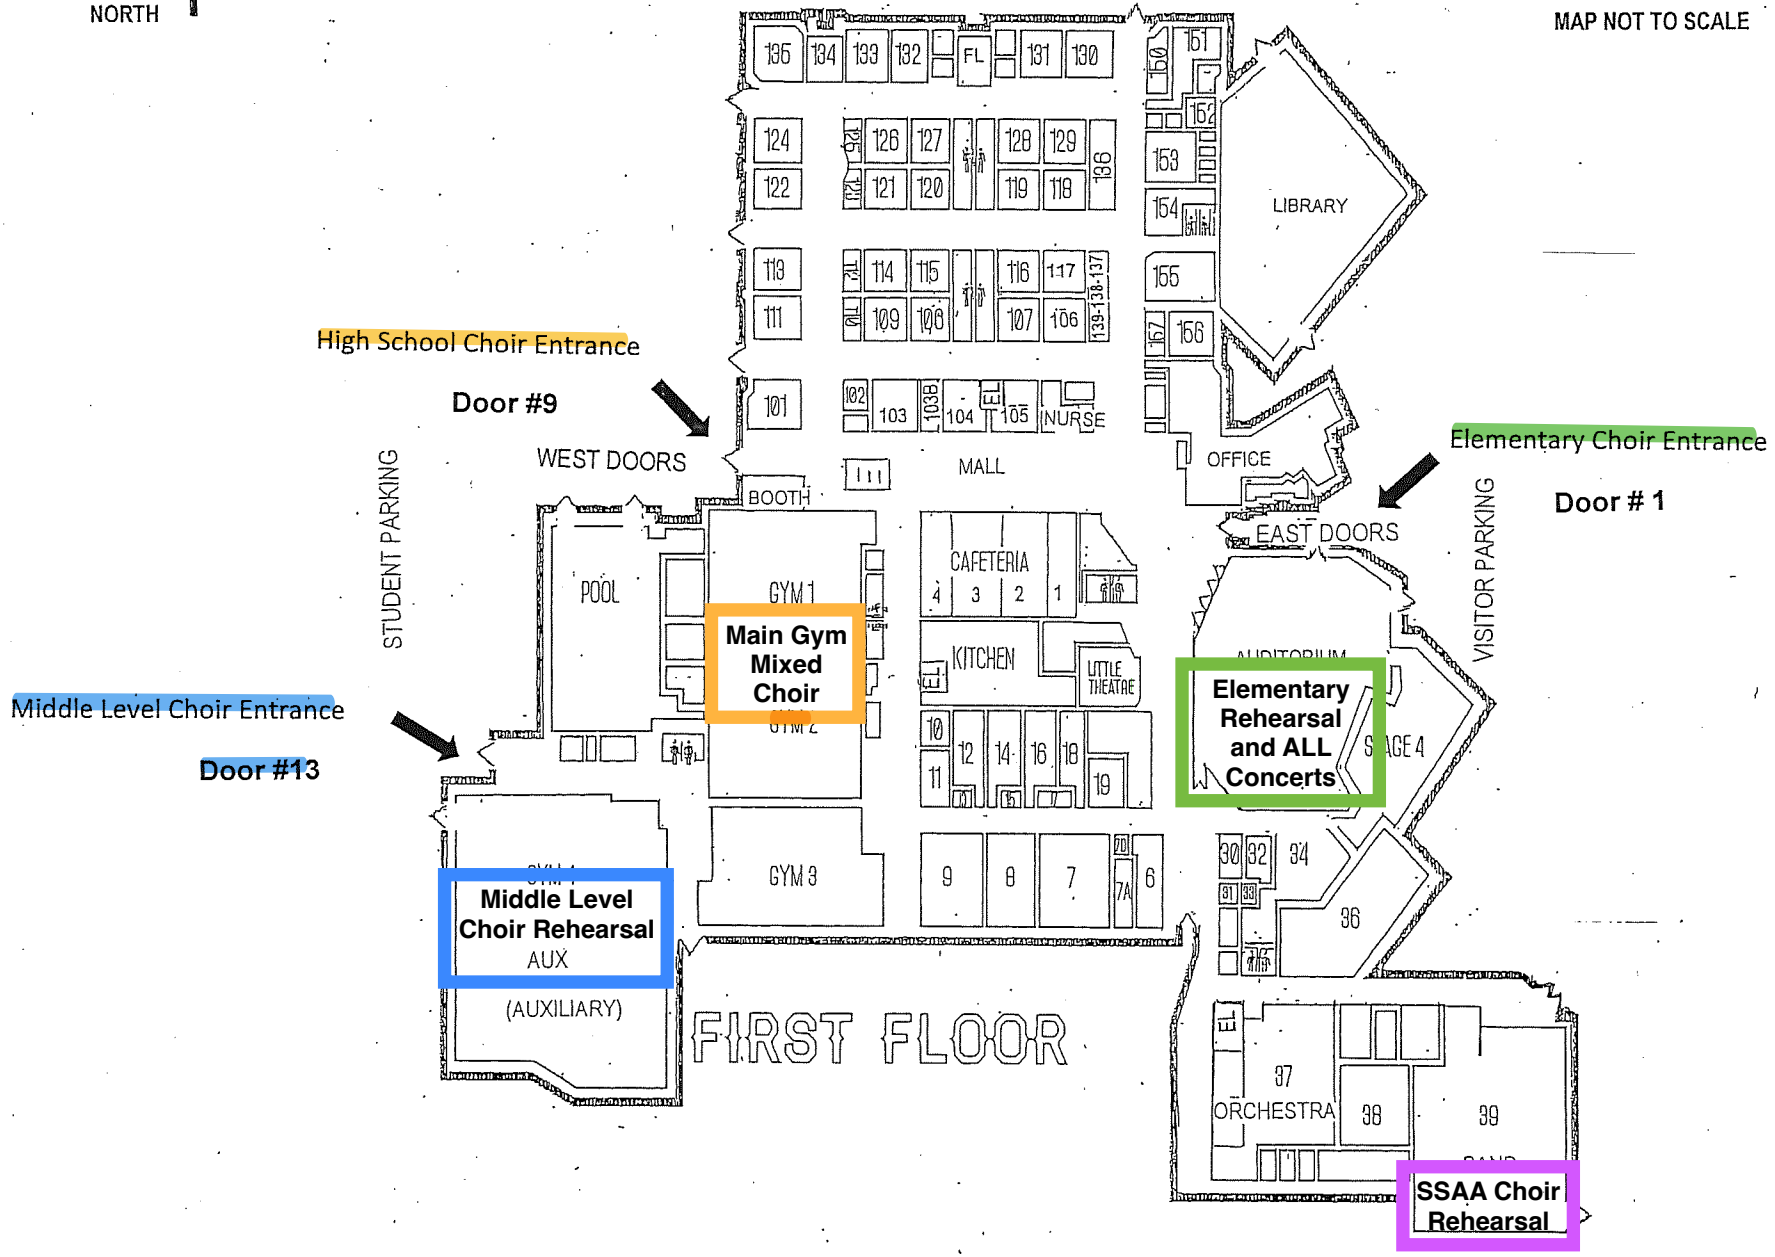

NORTH ↑

MAP NOT TO SCALE

Shawnee Mission  
 Northwest High School  
 12701 W. 67<sup>th</sup> St. Shawnee, KS 66216